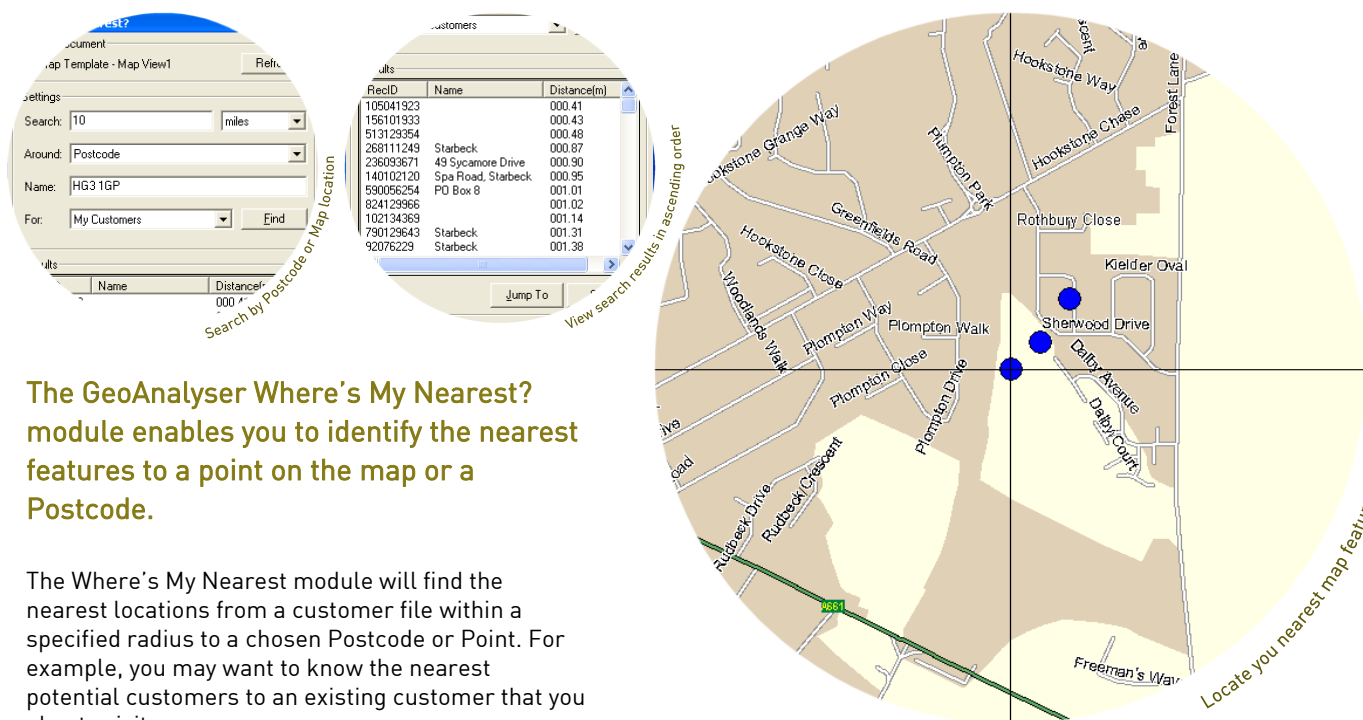

WHERE'S MY NEAREST? MODULE

Locate your nearest customers, staff or locations quickly with speed and precision from any point in the UK.

The GeoAnalyser Where's My Nearest? module enables you to identify the nearest features to a point on the map or a Postcode.

The Where's My Nearest module will find the nearest locations from a customer file within a specified radius to a chosen Postcode or Point. For example, you may want to know the nearest potential customers to an existing customer that you plan to visit.

Key Tasks

- Define a search area around the map centre, or any UK Postcode.
- Choose which layer you would like to search.
- A list of the nearest features from the selected layer is returned in ascending order by distance.
- The GeoAnalyser Where's My Nearest? module can search any type of feature:
 - Areas such as territories or Postcode Sectors.
 - Lines such as roads.
 - Points such as customer locations or towns.

Key Features

- Identify the nearest map features to any point in the UK.
- Use in conjunction with standard layers and your own imported data.
- Find the nearest Sales Rep or Territory from a customer location.
- Find the nearest town, road, street or Postcode from the centre of the map.
- Provides the distance to each record.
- Distance from each record can be provided in miles or kilometres.